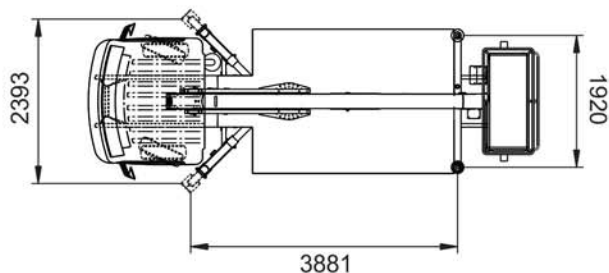

* Changeable data according to the truck